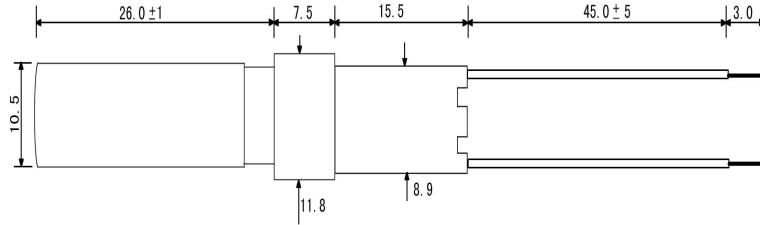

ITEM:GLM-01 5D

PRODUCT NAME: GREEN LASER MODULE

| PARAMETER | MIN | TYPICAL | MAX | UNIT |
|-----------------------------|-----|---------|-----|--------------------|
| Optical power | 2 | -- | 4 | mW |
| Operating voltage | --- | 3.0 | -- | V |
| Operating current | --- | --- | 350 | mA |
| Wave length | --- | 532 | --- | nm |
| Operating temperature range | -10 | -- | 40 | $^{\circ}\text{C}$ |
| Storage temperature range | -20 | -- | 60 | $^{\circ}\text{C}$ |